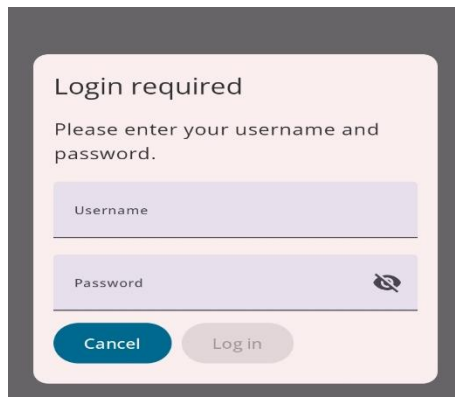

3) Search for your institution name i.e. Lira University and click Next

4) Enter the USERNAME (University email address) and PASSWORD (University email address password)