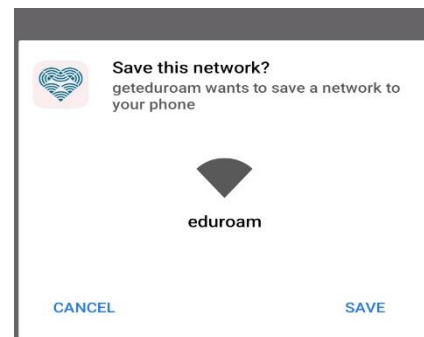

5) Save the credentials for successful WI-FI setup